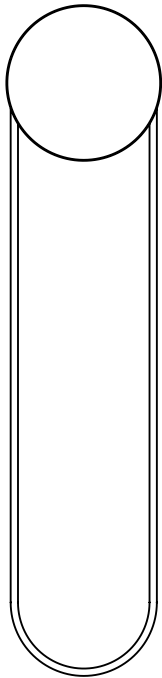

RA Série

RA Wall

RA Wall participates in its surroundings by playing with contrasts, shadows and reflections. The circular neon tube emits a bright light that reflects softly on the wall. A solid bronze disc eclipses a part of the light and draws in the hues of the setting.

Design by Alexandre Joncas

archiproducts

DESIGN AWARDS

—
WINNER 2017

J. Joncas

RA wall

Design by Alexandre Joncas

∅ 25.5 cm
∅ 10 in

5.5 cm
2 in

110 cm
43 in

Lamping Specifications

Power input : 45W
Technology : Cold cathode neon lifetime of 100 000h
CCT* : 2800K (Warm white)
Lumen source : 1800 lm
CRI : 94
Input voltage : 120V - 2 wire dimming control integrated
220-240V - DALI or 1-10V dimming

Round plate finishes:
 Polished bronze
 Chrome plated

Order code	Serie	Model	Finish	Voltage	QTY
Generator	RA RA	WAZZ Wall	BZ Polished Bronze CH Chrome plated	11 120V 21 220-240V (DALI) 22 220-240V (1-10V)